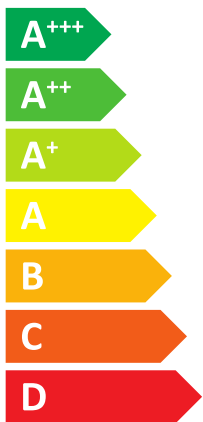

# ENERG

енергия · ενεργεια

Greenline

HE C6 RF

7748000402980

# ENERG

енергия · ενέργεια

7748000402980

Greenline

HE C6 RF

Icons for heating (boiler and radiator) with energy class **A<sup>+</sup>** and hot water (faucet) with energy class **A**.

Feature selection icons:

- + Solar panel icon
- + Water tank icon
- + Control panel icon
- + Boiler icon

Energy efficiency scale for heating (radiator icon) with energy class **A<sup>+</sup>** indicated.

A <sup>+++</sup>
A <sup>++</sup>
A <sup>+</sup>
<b>A</b>
B
C
D
E
F
G

Energy efficiency scale for hot water (faucet icon) with energy class **A** indicated.

A <sup>+++</sup>
A <sup>++</sup>
A <sup>+</sup>
<b>A</b>
B
C
D
E
F
G