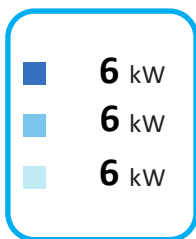

# ENERG

енергия · ενέργεια

7748000402980

Greenline

HE C6 RF

Icons for heating (boiler and radiator) with energy class **A<sup>+</sup>** and hot water (faucet) with energy class **A**.

Feature selection icons:

- + Solar panel icon
- + Water tank icon
- + Control panel icon
- + Boiler icon

Energy efficiency scale for heating (radiator icon) with energy class **A<sup>+</sup>** indicated.

A <sup>+++</sup>
A <sup>++</sup>
A <sup>+</sup>
<b>A</b>
B
C
D
E
F
G

Energy efficiency scale for hot water (faucet icon) with energy class **A** indicated.

A <sup>+++</sup>
A <sup>++</sup>
A <sup>+</sup>
<b>A</b>
B
C
D
E
F
G