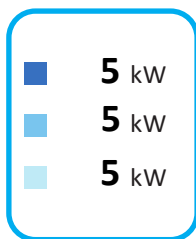

ENERG
енергия · ενεργεια

PremiumLine
EQ C4,5
8738204733

ENERG
енергия · ενέργεια

8738204733

PremiumLine

EQ C4,5

Energy label for heating system showing a boiler icon, a radiator icon, and a tap icon. The radiator is rated A++ and the tap is rated A.

Energy label for hot water system showing a solar panel icon, a hot water tank icon, a control panel icon, and a boiler icon. The solar panel, hot water tank, and boiler are marked with a plus sign and an empty box. The control panel is marked with a plus sign and a box containing an 'X'.

Energy label for heating system showing a radiator icon and a scale from A+++ to G. The radiator is rated A++.

Energy label for hot water system showing a tap icon and a scale from A+++ to G. The tap is rated A.