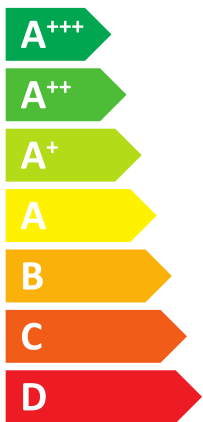

# ENERG

енергия · ενεργεια

Logatherm  
EQ C6 RF  
8738201883

A++

A

51 dB

dB

- 6 kW
- 6 kW
- 6 kW

# ENERG

енергия · ενέργεια

8738201883

Logatherm

EQ C6 RF

Icons for heating (boiler, radiator) and hot water (tap). Energy classes: A++ for heating, A for hot water.

Feature selection icons:

- + Solar panel icon
- + Water tank icon
- + Control panel icon
- + Heating icon